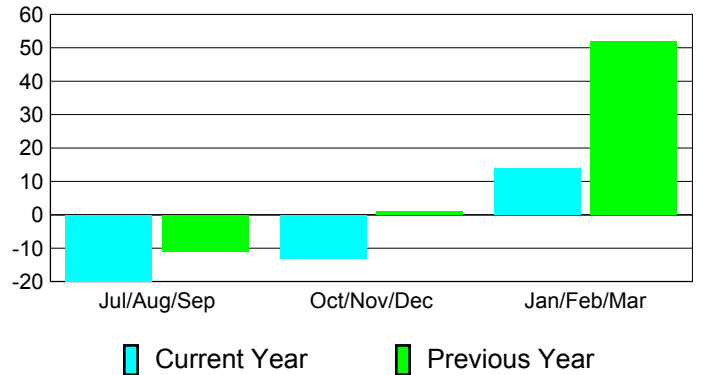

**Membership Results
2010-2011**

**Membership
2009-2010**

Month	Net Memb Goal	Actual New Memb	Actual Dropped Memb	Gain/Loss of Memb	Gain/Loss of Memb
Jul/Aug/Sep	5	24	-44	-20	-11
Oct/Nov/Dec	20	13	-26	-13	1
Jan/Feb/Mar	60	30	-16	14	52
Totals	85	67	-86	-19	42

Membership Results 2010-2011

Goal, New, Dropped, Gain/Loss

Comparison of Membership Gain/Loss

Current Year Compared to the Previous Year

Gender Comparison 2010-2011

Jul/Aug/Sep

Oct/Nov/Dec

Jan/Feb/Mar